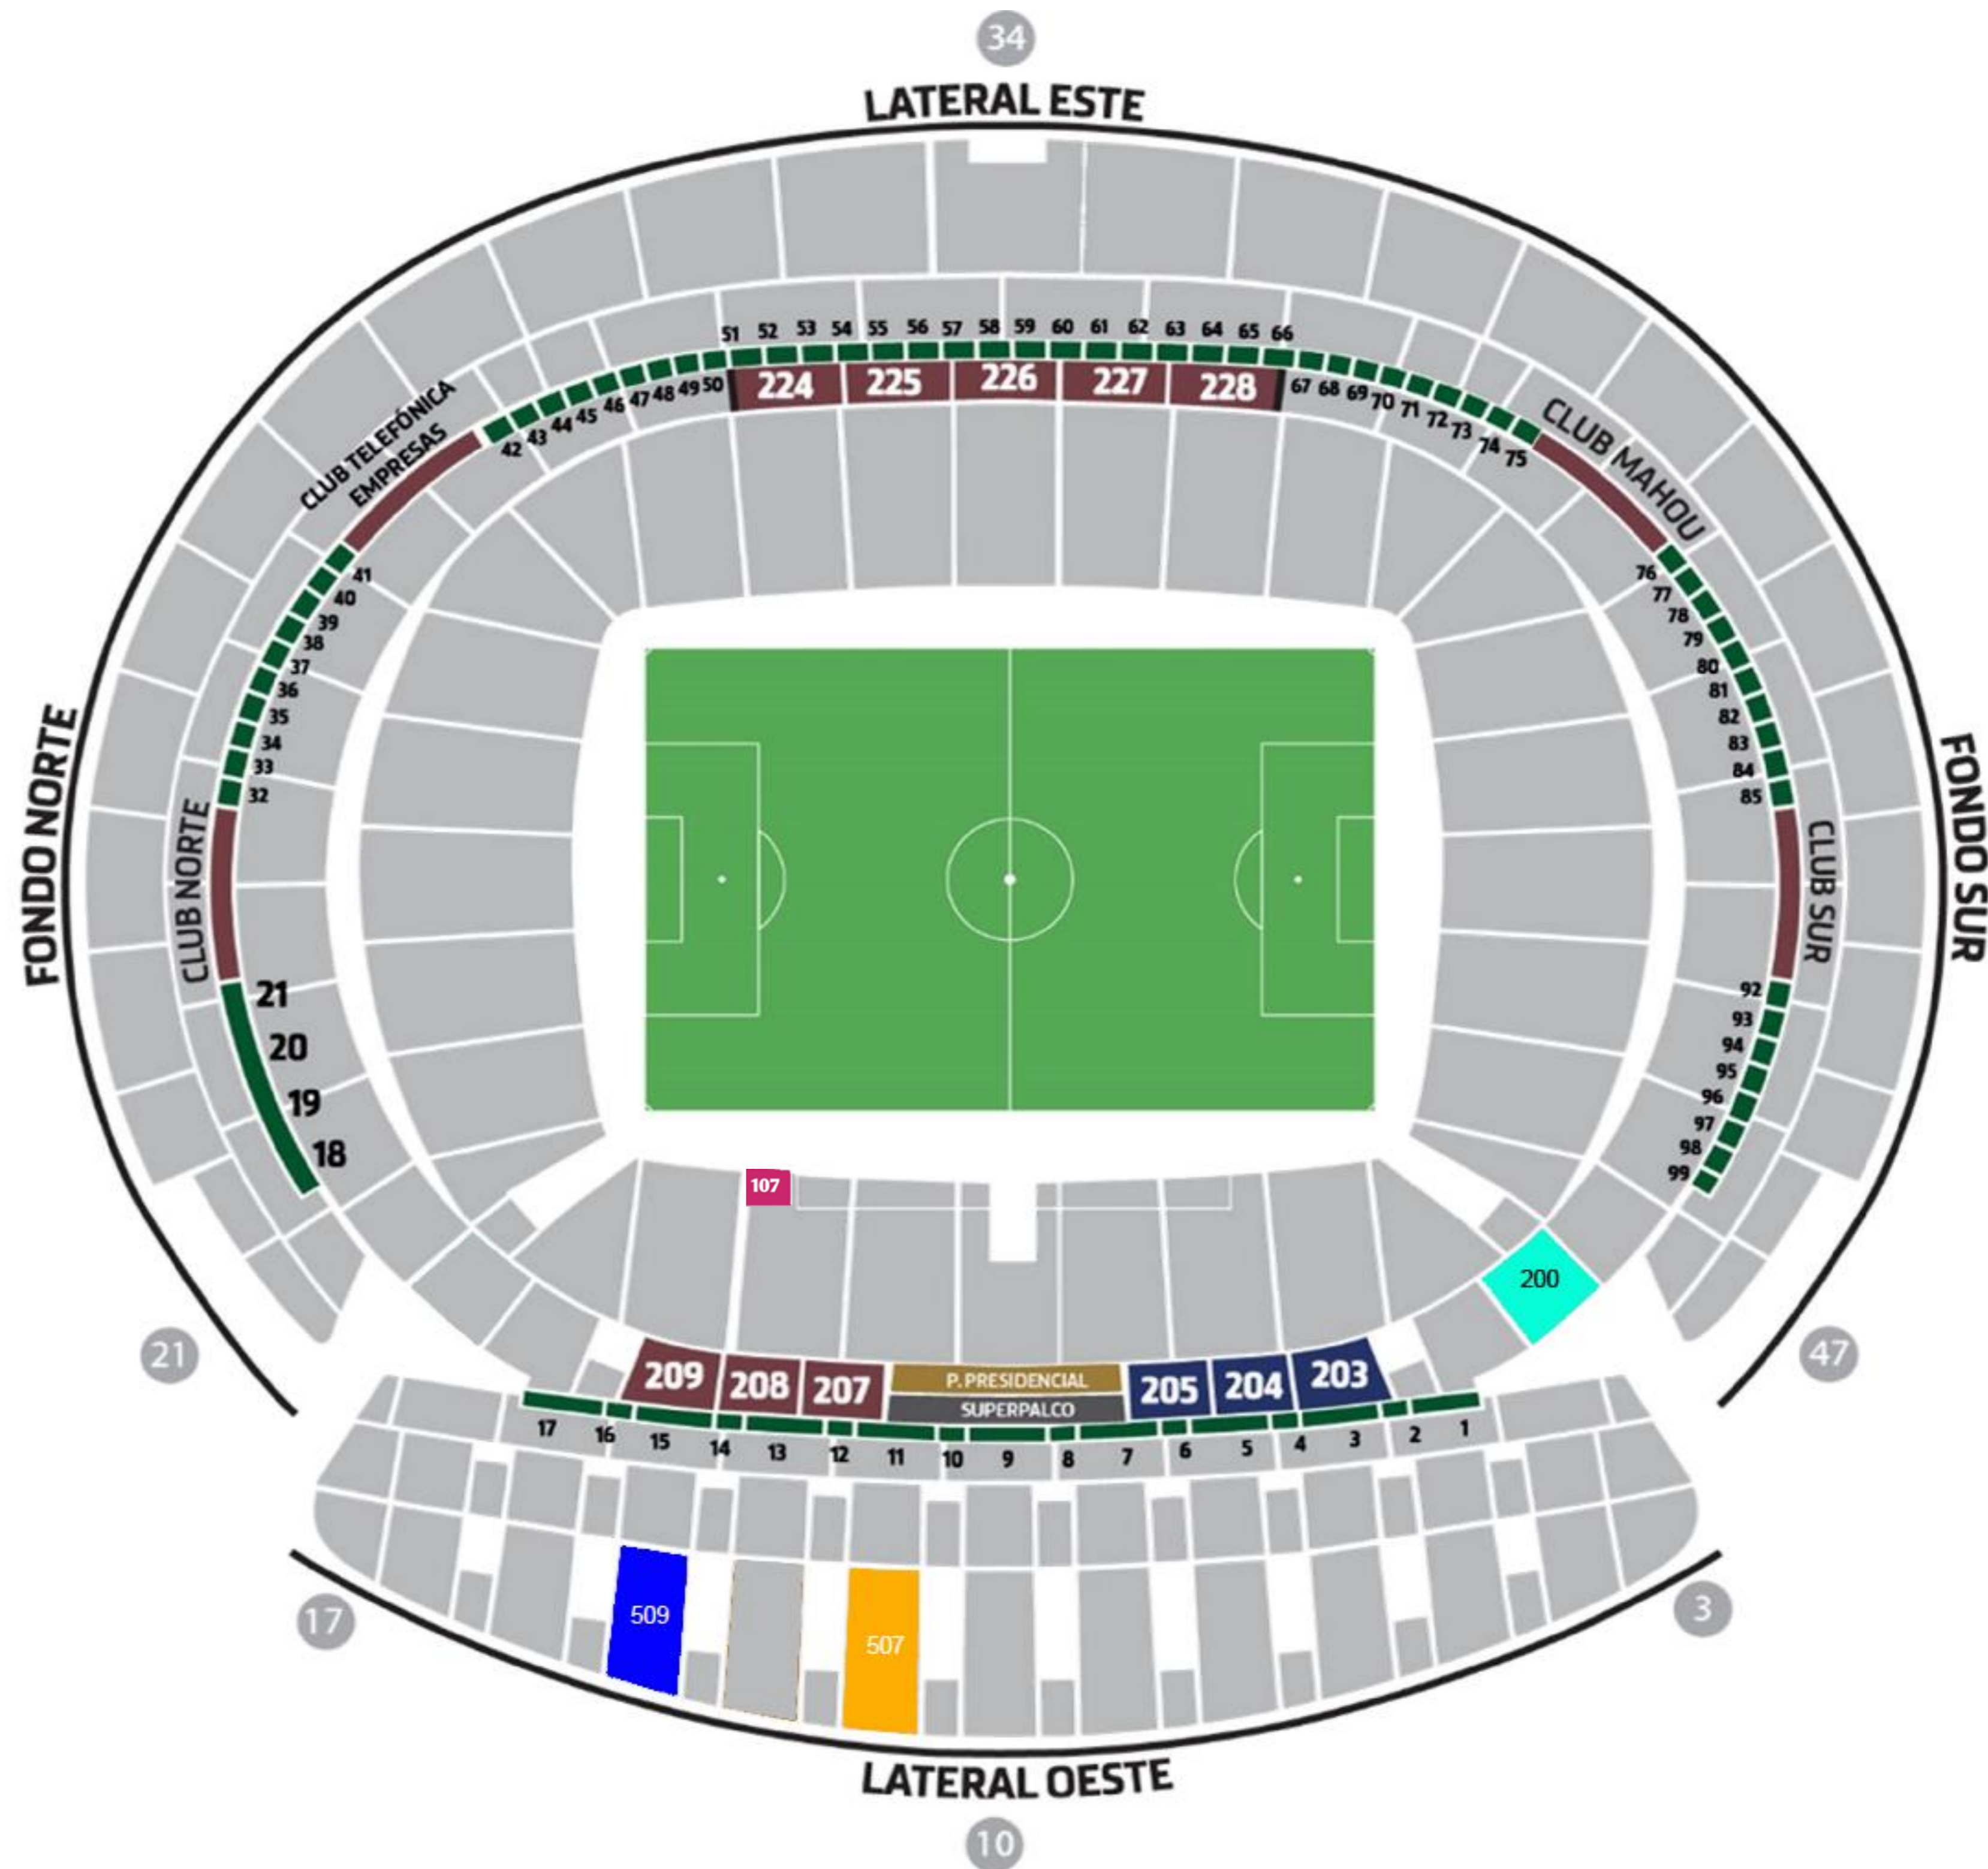

PACK TURISTICO VIP:
 ENTRADA VIP AL PARTIDO + TERRITORIO ATLETI MUSEO + TOUR
 TOURIST PACKAGE: MATCH VIP TICKET + MUSEUM + STADIUM TOUR

Zona / Area	Precio / Price
Sector 224 o similar	469 €
Sector 209 o similar	529 €
Sector 203 o similar	654 €