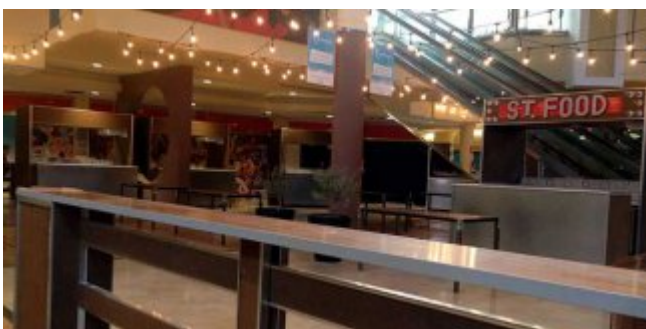

Welcome to Madrid

This shopping mall and leisure centre, located in the area of Madrid Río, covers an area of around 33,000 square metres and includes establishments such as fashion outlets, a Karting company (Carlos Sainz Center), a venue for conventions and congresses (TeatroGoya), a bowling alley, a gym, supermarkets and informal eateries (Foster's Hollywood, Burger King, etc.). There is also parking for around 500 cars.