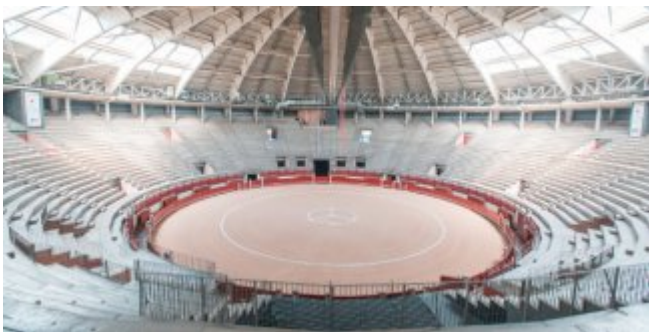

Welcome to Madrid

La Nueva Cubierta de Leganés, housed in the former bullring next to Casa del Reloj, has become a multipurpose venue that hosts all sorts of events and shows, from sports to concerts to advertising events.

The cylindrical venue has a diameter of over 100 metres and a 35-metre-high retractable roof. Its size enables it to host all sorts of mass events, as it can hold up to 10,000 people,

Services

P Aparcamiento gratuito