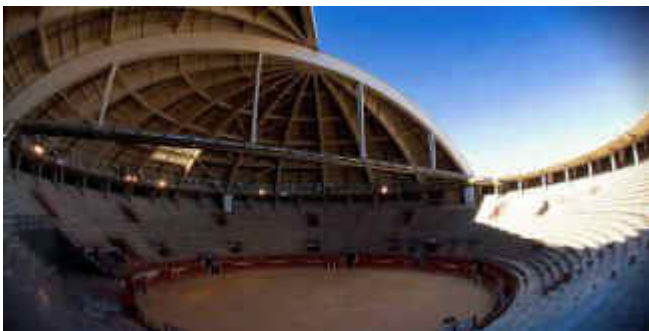

Welcome to Madrid

La Nueva Cubierta de Leganés, housed in the former bullring next to Casa del Reloj, has become a multipurpose venue that hosts all sorts of events and shows, from sports to concerts to advertising events.

The cylindrical venue has a diameter of over 100 metres and a 35-metre-high retractable roof. Its size enables it to host all sorts of mass events, as it can hold up to 10,000 people,

Services

P Aparcamiento gratuito