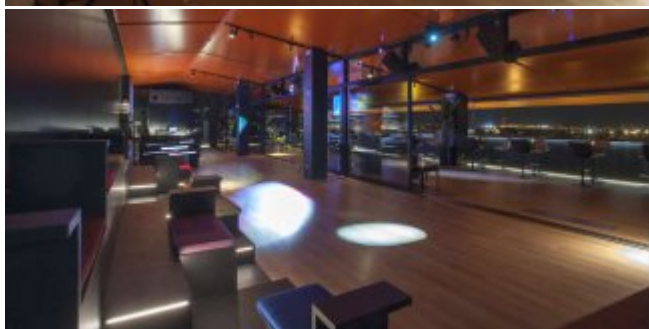

Skynight

Located on the 13th floor of the Puerta América Hotel, this terrace has incredible views of the Madrid skyline. The space has been designed by the French architect Jean Nouvel.

The terrace offers a wide range of cocktails and designer tapas.