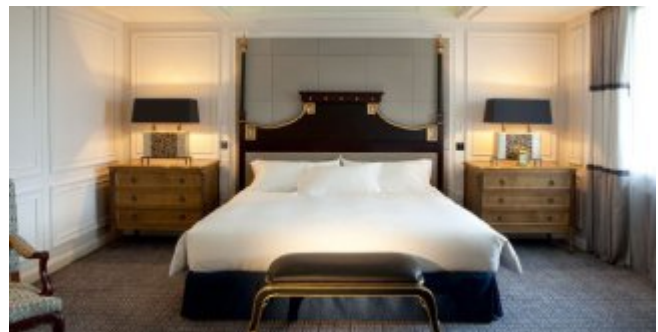

Services

Gimnasio	Habitaciones familiares
Habitaciones para fumadores	Spa y centro de bienestar
Wi-Fi gratis