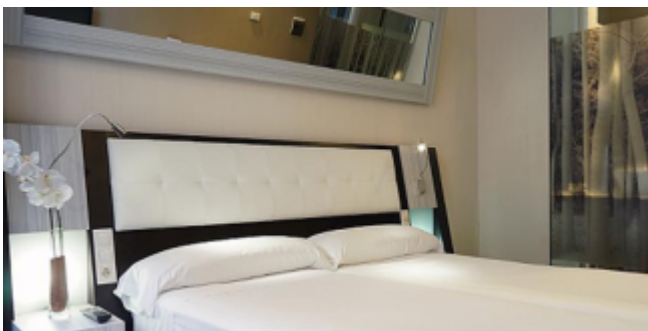

Welcome to Madrid

Petit Palace Ducal is the perfect choice for lovers of new trends for its atmosphere and for being a meeting point for celebrities and artists of all sorts. It is located in the Chueca neighbourhood, the most cosmopolitan area in the city.

This hotel boutique has combined past and present, creating a space which is very much in line with the times and the area. The background comes with the building, a former palace built in the late 19th century on the corner of Gran Vía and close to the surrounding monuments. The rest is attained through a minimalist decor, functional and innovative, as well as the latest technology and the feel that comes from this particular central location in the Chueca and Gran Vía area.