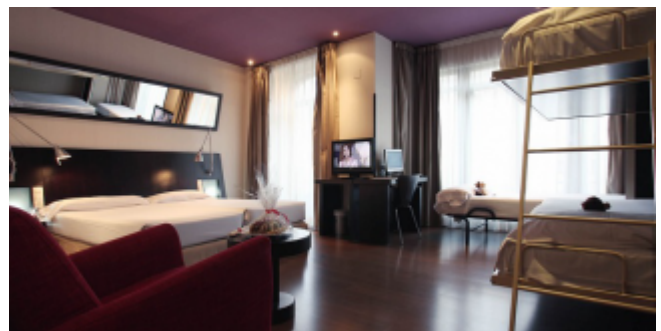

Welcome to Madrid

Petit Palace Ducal is the perfect choice for lovers of new trends for its atmosphere and for being a meeting point for celebrities and artists of all sorts. It is located in the Chueca neighbourhood, the most cosmopolitan area in the city.

This hotel boutique has combined past and present, creating a space which is very much in line with the times and the area. The background comes with the building, a former palace built in the late 19th century on the corner of Gran Vía and close to the surrounding monuments. The rest is attained through a minimalist decor, functional and innovative, as well as the latest technology and the feel that comes from this particular central location in the Chueca and Gran Vía area.