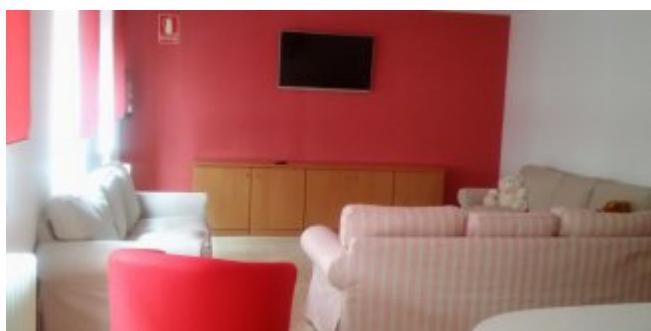

# Welcome to Madrid

This women's hall of residence is run by the religious community of Sisters of the Incarnate Word and provides single rooms with bathroom and breakfast, lunch and dinner included in the price. Other facilities and services are study room, TV room and launderette. A personal interview is required prior to admission. The hall of residence is in the **Chamberí neighbourhood** and has good connections to the **university campus** and other academic centres in Madrid. It is closed during July and August and at Easter and Christmas.